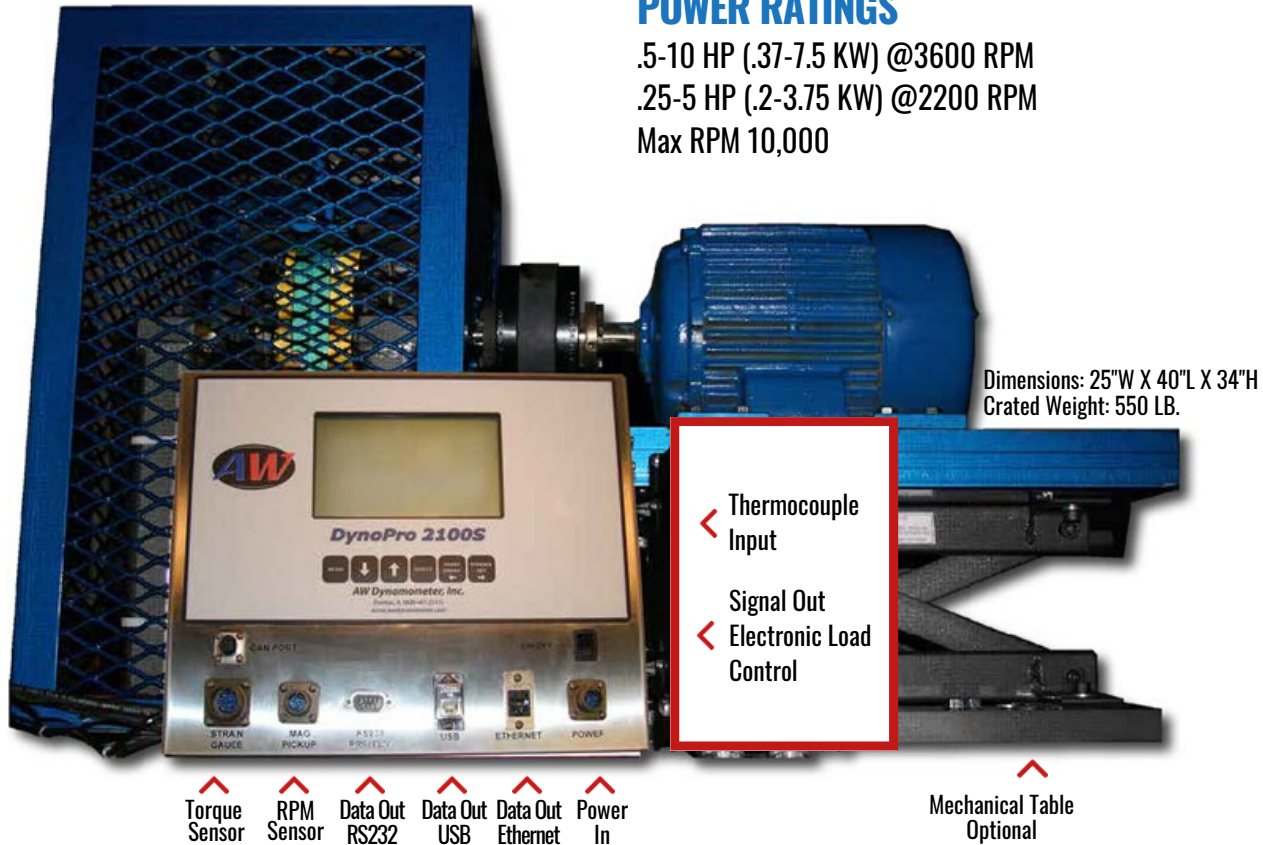

Worldwide Sales since 1957

AW Dynamometer, Inc.
800-447-2511 | sales@awdynamometer.com

ECB 10X ENGINE DYNAMOMETER

POWER RATINGS

.5-10 HP (.37-7.5 KW) @3600 RPM
.25-5 HP (.2-3.75 KW) @2200 RPM
Max RPM 10,000

STANDARD EQUIPMENT

- ✓ Power Panel (208V, DC Drive, Inline Fuses)
- ✓ AW DynoPro 2100SXT DAQ Computer
- ✓ Synchronized 100 LB. Load Cell
- ✓ RPM Magnetic Pickup
- ✓ Sure-Flex Couplings
- ✓ Driveline Shield
- ✓ MTSXT Software